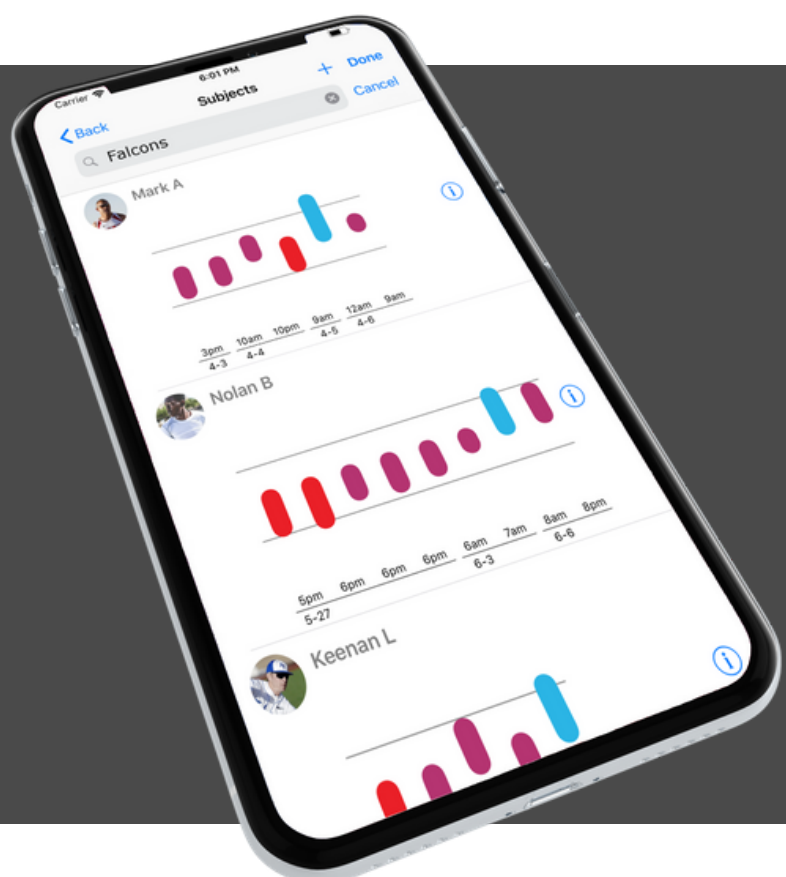

USE IT WITH MUSE™

Our iOS app quickly and automatically syncs with Muse, the leading consumer EEG headband

HEALTH ASSESSMENT

Our exclusive dataset for cognitive performance lets you see how a user's brain compares to population-level norms

HIGHLY ACCURATE

Aspire's unparalleled accuracy is derived from over five decades of neuroscience research

ASPIRE MEASURES YOUR COGNITIVE FUNCTION AND HELPS YOU OPTIMIZE YOUR BRAIN'S PERFORMANCE

Aspire helps you pursue two goals: